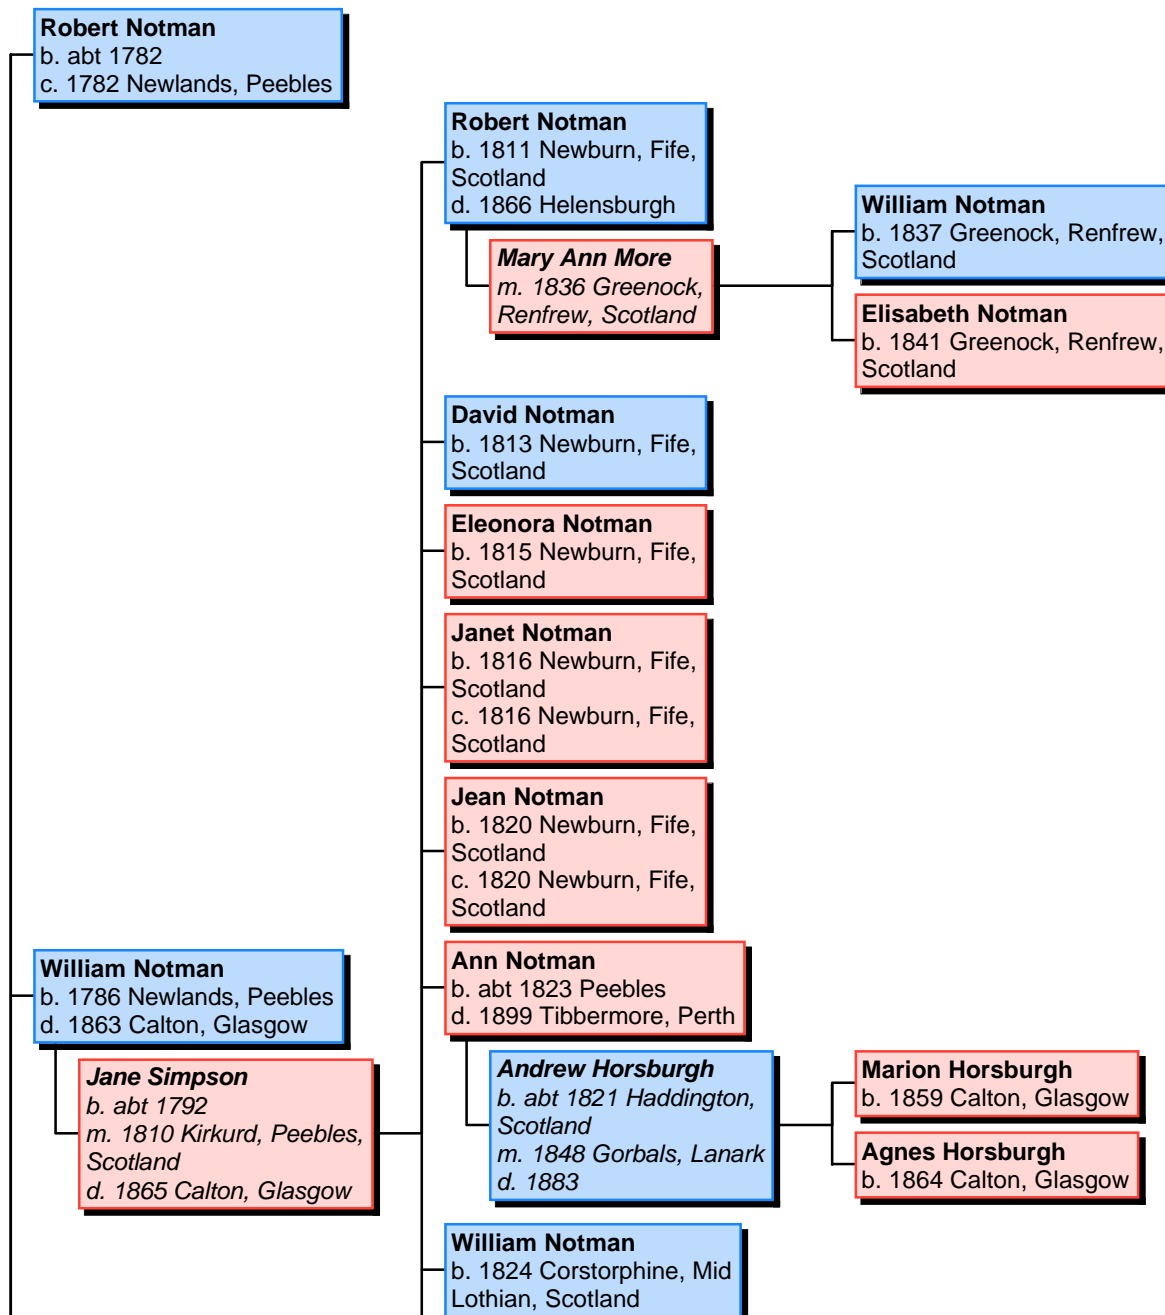

Descendants of Robert Notman

Andrew Alexander Notman
b. 1789

Walter Notman
b. 1792 Newlands, Peebles

Janet Notman
b. 1795

James Notman
b. 1796 Newlands, Peebles

Adam Notman
b. 1799 Newlands, Peebles

Francis Edward Topping
b. 1869 Central District,
Glasgow, Lanark, Scotland

Jessie Allan Topping
b. 1872 Central District,
Glasgow, Lanark, Scotland

Edward Funge

Annie Jane Topping
b. 1874 Saint Rollox,
Glasgow, Lanark, Scotland
d. aft 1954

Grace Margaret Topping
b. 1871 Central District,
Glasgow, Lanark, Scotland