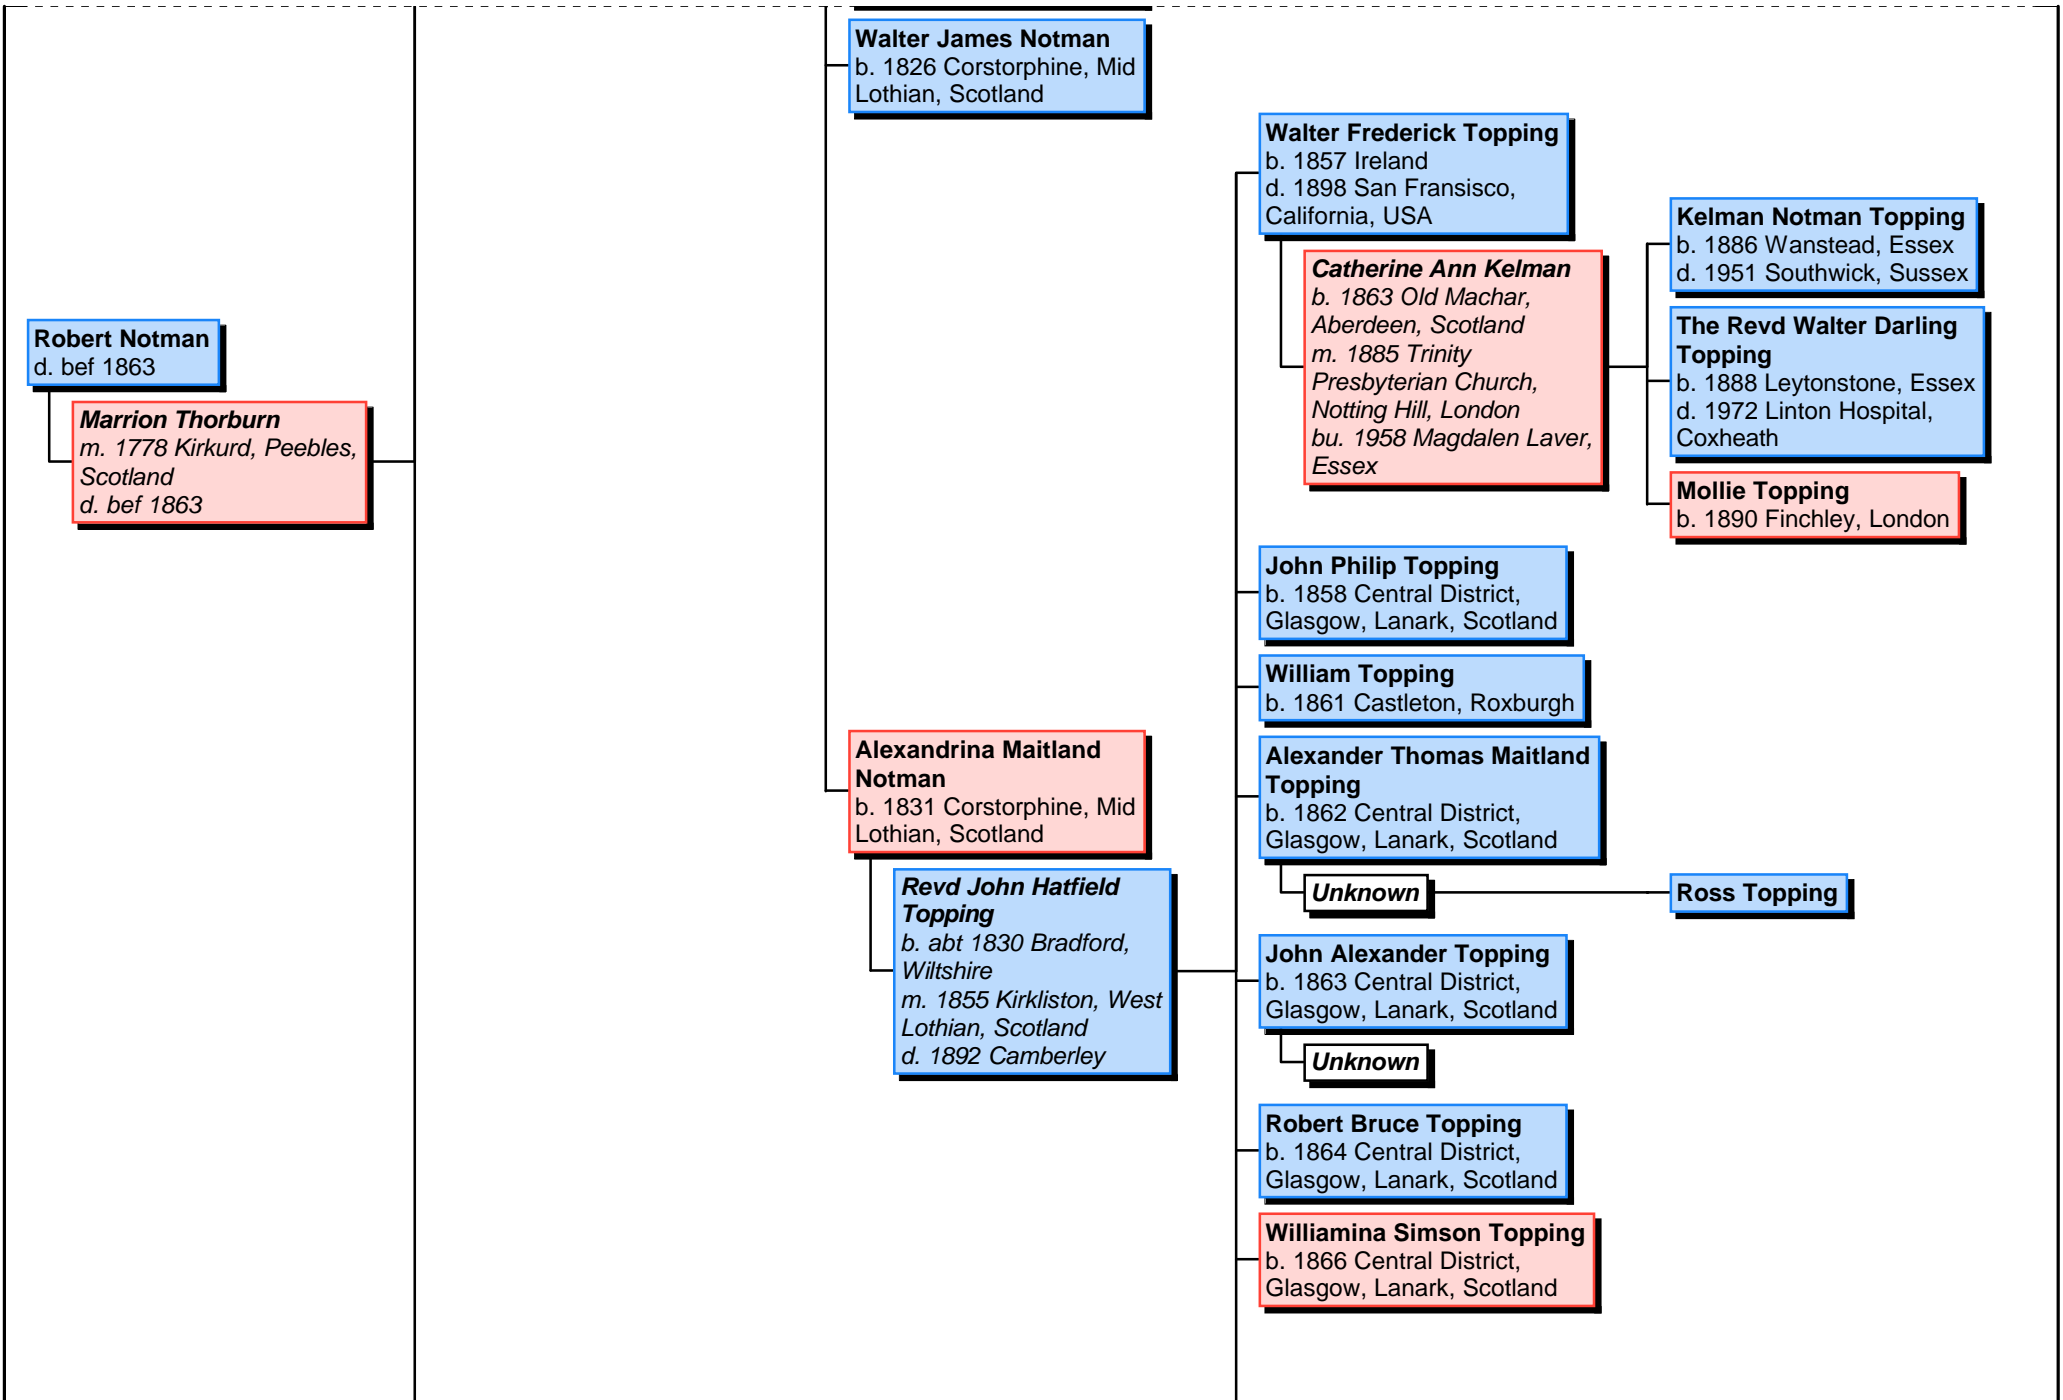

Descendants of Robert Notman

Andrew Alexander Notman
b. 1789

Walter Notman
b. 1792 Newlands, Peebles

Janet Notman
b. 1795

James Notman
b. 1796 Newlands, Peebles

Adam Notman
b. 1799 Newlands, Peebles

Francis Edward Topping
b. 1869 Central District,
Glasgow, Lanark, Scotland

Jessie Allan Topping
b. 1872 Central District,
Glasgow, Lanark, Scotland

Edward Funge

Annie Jane Topping
b. 1874 Saint Rollox,
Glasgow, Lanark, Scotland
d. aft 1954

Grace Margaret Topping
b. 1871 Central District,
Glasgow, Lanark, Scotland